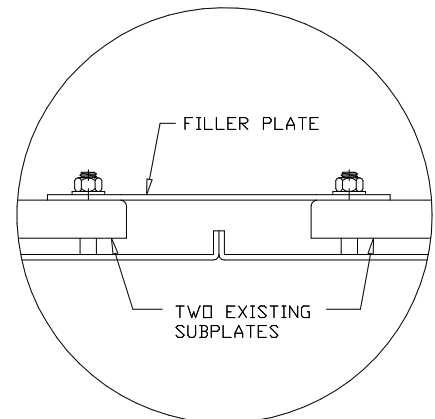

SCE FILLER PLATES

	WHEN ENC. HEIGHT IS 72.00 [1829]	WHEN ENC. HEIGHT IS 84.00 [2134]	WHEN ENC. HEIGHT IS 90.00 [2286]
	PART # SCE-72FP	PART # SCE-84FP	PART # SCE-90FP
A	29.13 [740]	35.13 [892]	38.13 [968]
B	60.00 [1524]	72.00 [1829]	78.00 [1981]

NOTE:
PARTS ARE MADE OF 0.125 [3] H.R.S.

Provided / Distributed / Serviced By:

Aqua Technology Group
Meters | Controls | Equipment | Service
www.aquatechnologygroup.com
Phone: (800) 513-8993 | +1 (513) 298-1183
Email: sales@aquatechnologygroup.com