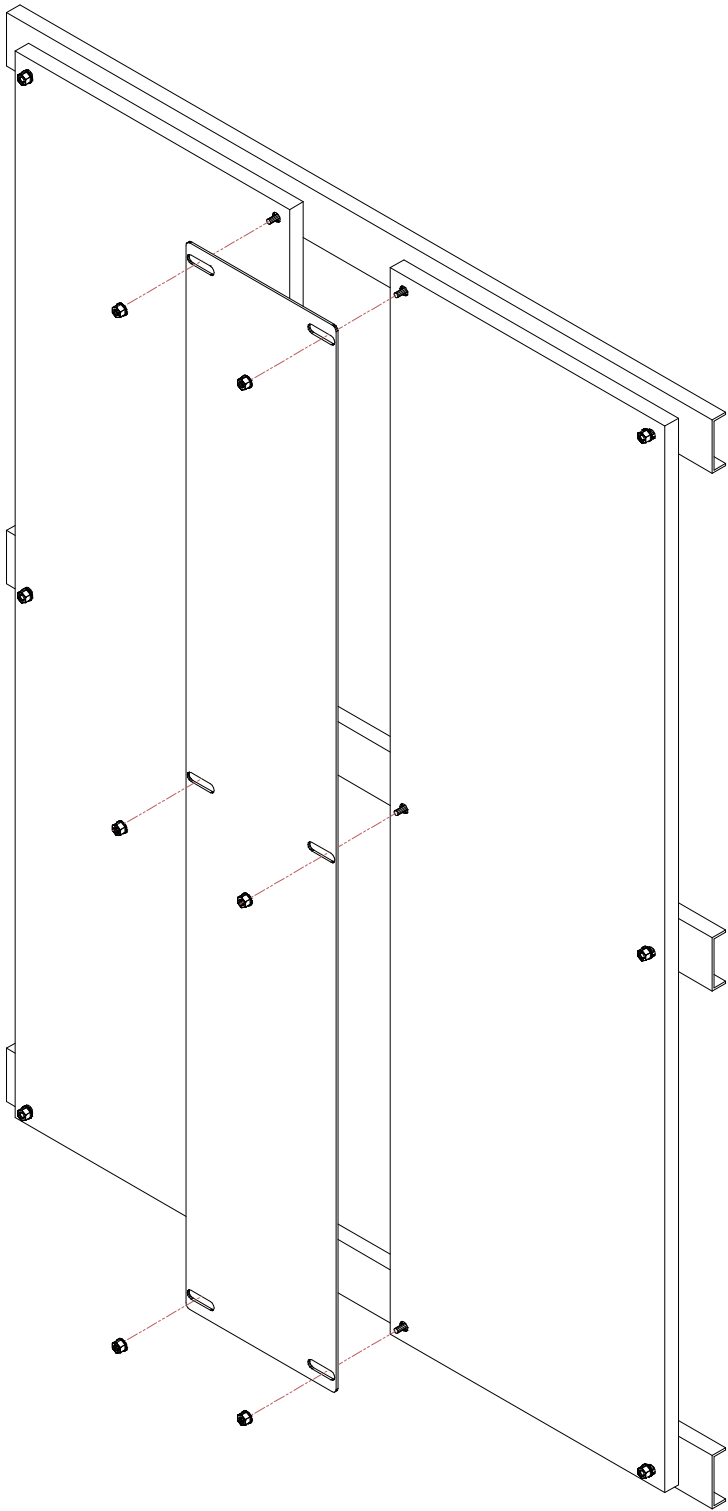

SCE FILLER PLATES

	WHEN ENC. HEIGHT IS 72.00 [1829]	WHEN ENC. HEIGHT IS 84.00 [2134]	WHEN ENC. HEIGHT IS 90.00 [2286]
	PART # SCE-72FP	PART # SCE-84FP	PART # SCE-90FP
A	29.13 [740]	35.13 [892]	38.13 [968]
B	60.00 [1524]	72.00 [1829]	78.00 [1981]