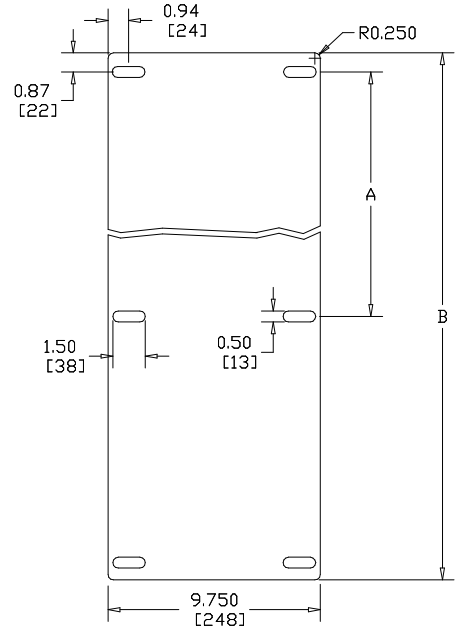

SCE FILLER PLATES

	WHEN ENC. HEIGHT IS 72.00 [1829]	WHEN ENC. HEIGHT IS 84.00 [2134]	WHEN ENC. HEIGHT IS 90.00 [2286]
	PART # SCE-72FP	PART # SCE-84FP	PART # SCE-90FP
A	29.13 [740]	35.13 [892]	38.13 [968]
B	60.00 [1524]	72.00 [1829]	78.00 [1981]

NOTE:
PARTS ARE MADE OF 0.125 [3] H.R.S.

Provided / Distributed / Serviced By:

Aqua Technology Group
Meters | Controls | Equipment | Service
www.aquatechnologygroup.com
Phone: (800) 513-8993 | +1 (513) 298-1183
Email: sales@aquatechnologygroup.com